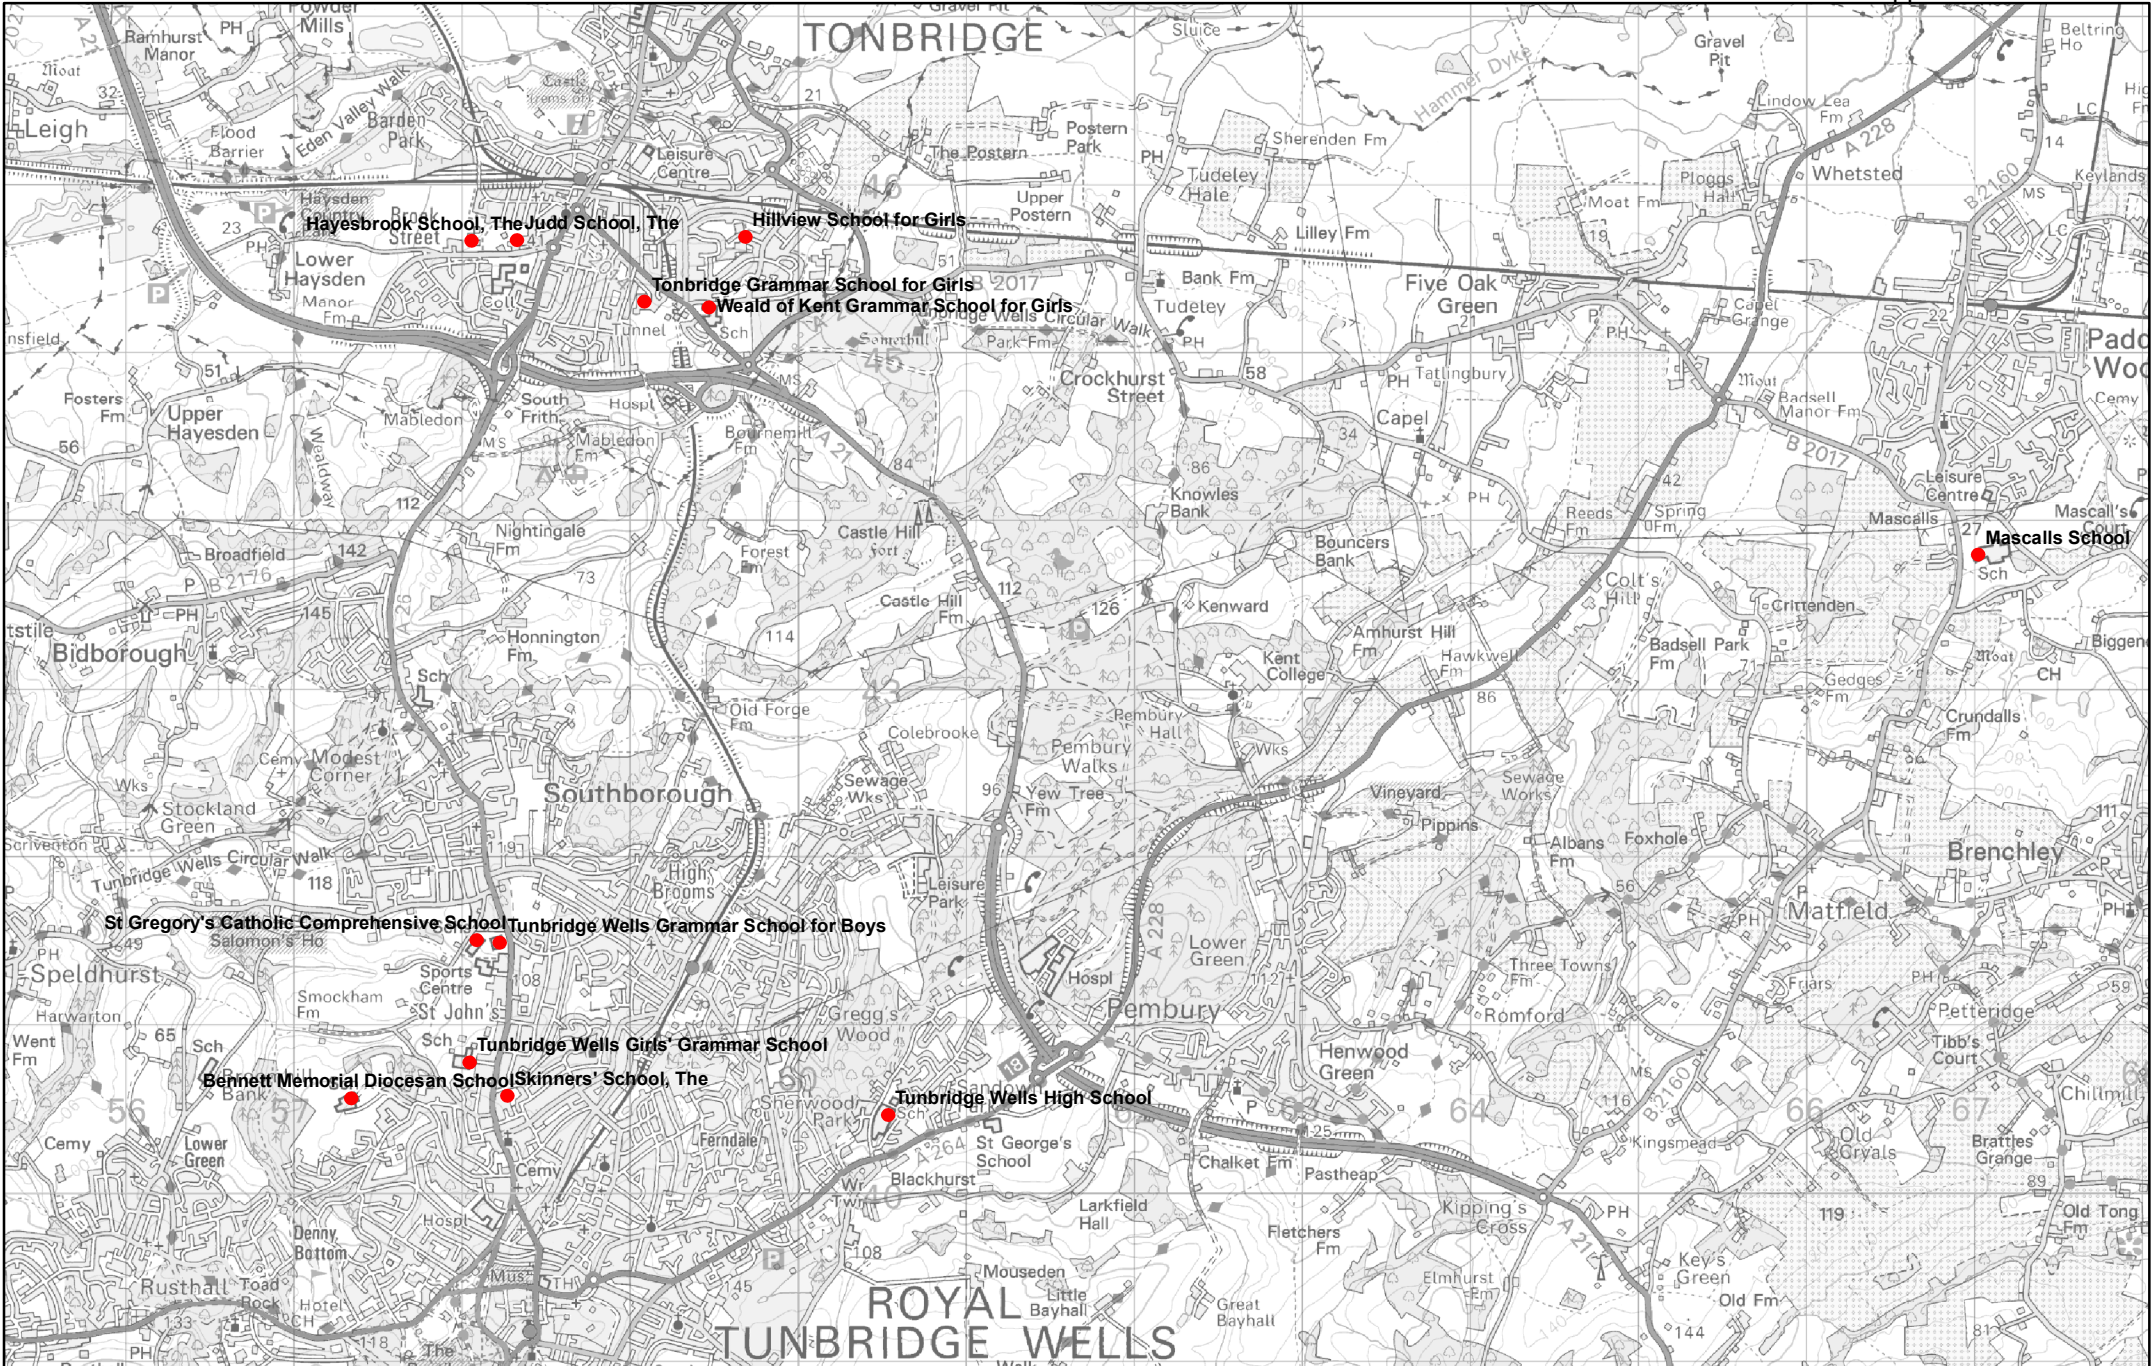

Location of Tunbridge Wells High School

Based upon the Ordnance Survey mapping with the permission of the Controller of Her Majesty's Stationery Office (C) Crown Copyright.
Unauthorised reproduction infringes Crown Copyright and may lead to prosecution or civil proceedings.
Kent County Council licence No. 100019238. May 10th, 2007